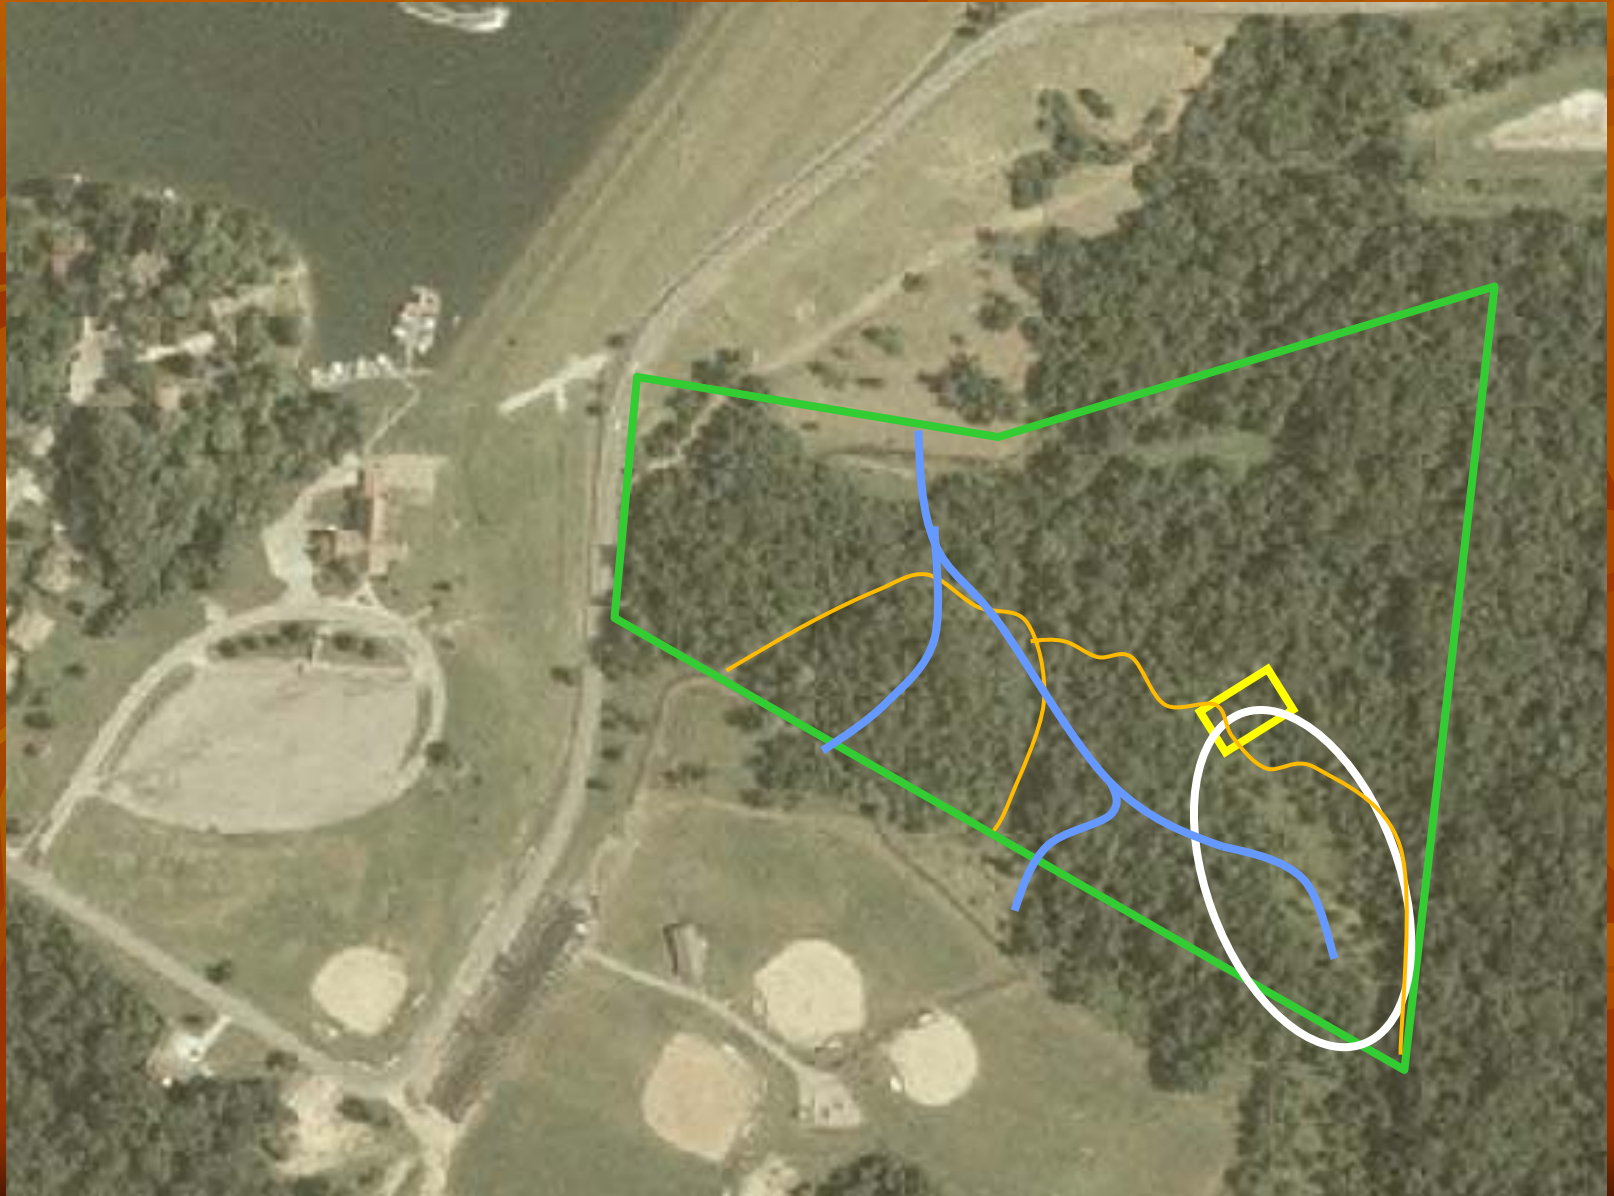

6 Park Zones

6 Park Zones

Hidden Lake

6 Park Zones

Lake Overlook- Existing Features

Nature Trails

Creek Beds

Open Field

Scenic Hidden Valley Lake Overlook

Natural Habitat

Existing Features Overlay

Lake Overlook- Proposed Changes

Clearing of Fields

Creek Bed Head Change

Nature Trail Enhancement

Paved Walking Path Expansion

Community Offices

Gazebo-Scenic Overlook

Parking

Dam-Scenic Overlook Path

Campus Connection Existing Features-Overlay

Campus Connection – Proposed Changes

T-Ball Field Relocation

Soccer Field Relocation

Community Office Relocation

Paved Walking Path Expansion

Parking Lot Expansion

Proposed Changes-Overlay

Campus Connection Existing Features-Overlay

Dam Fields – Existing Condition

Nature Trails

Creek Beds