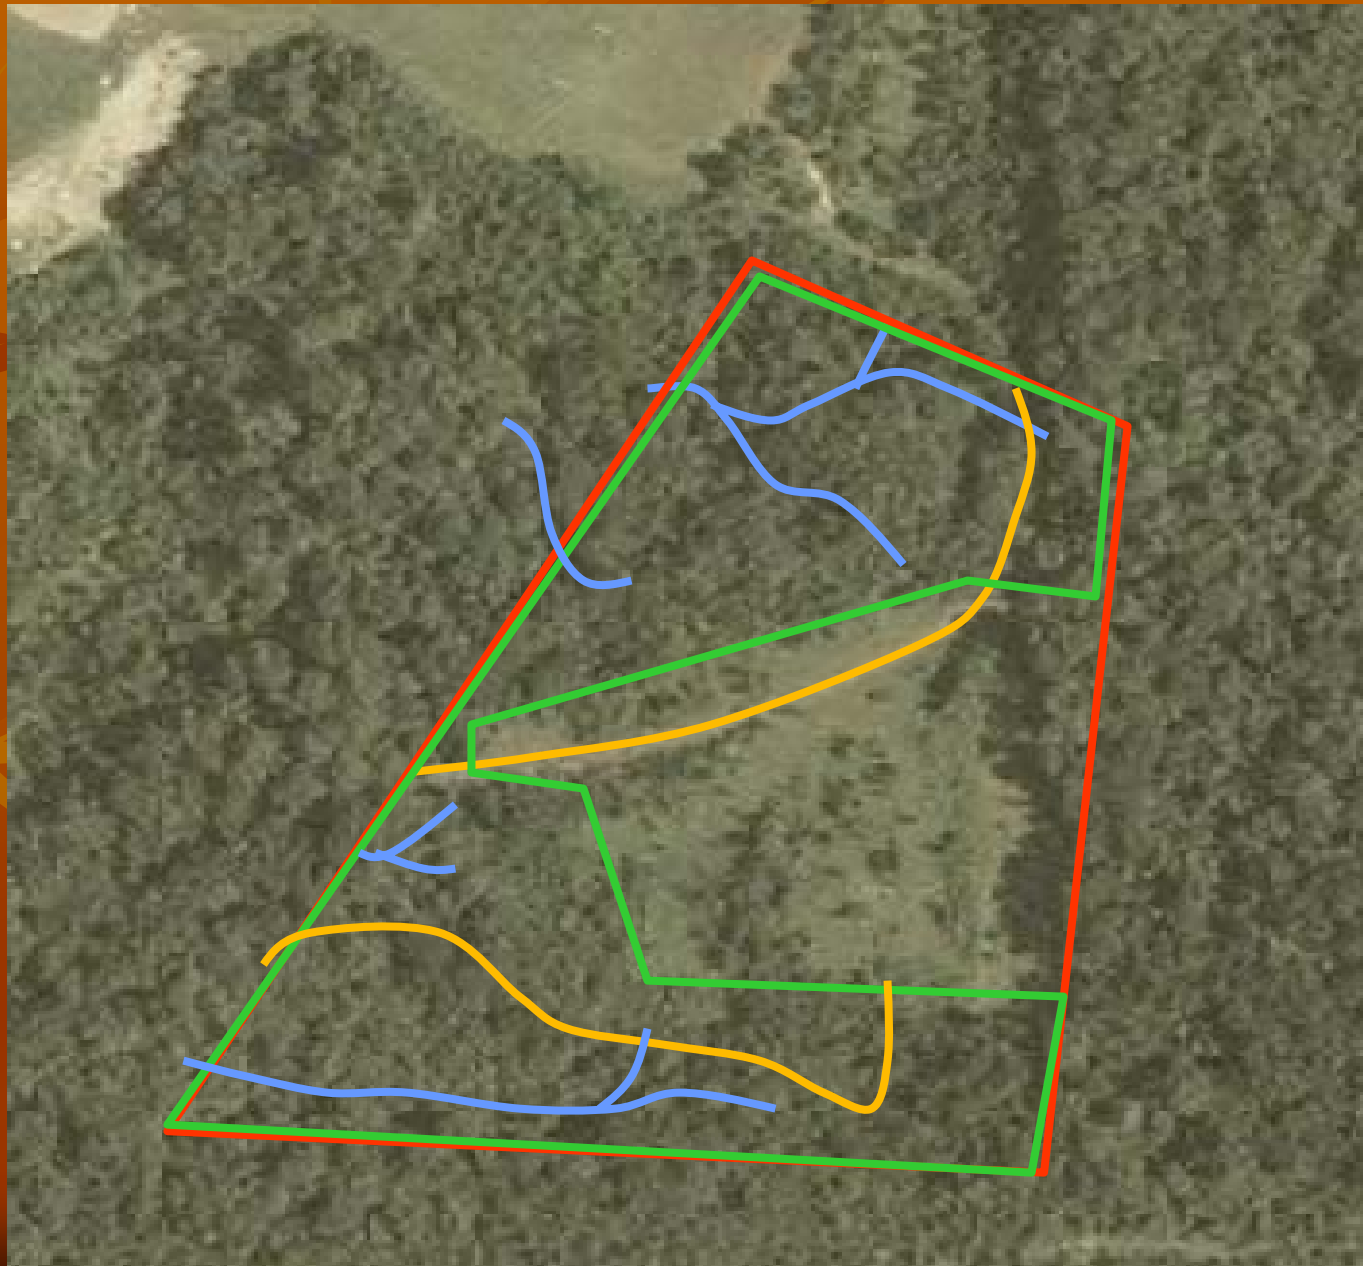

Dam Fields Existing Features-Overlay