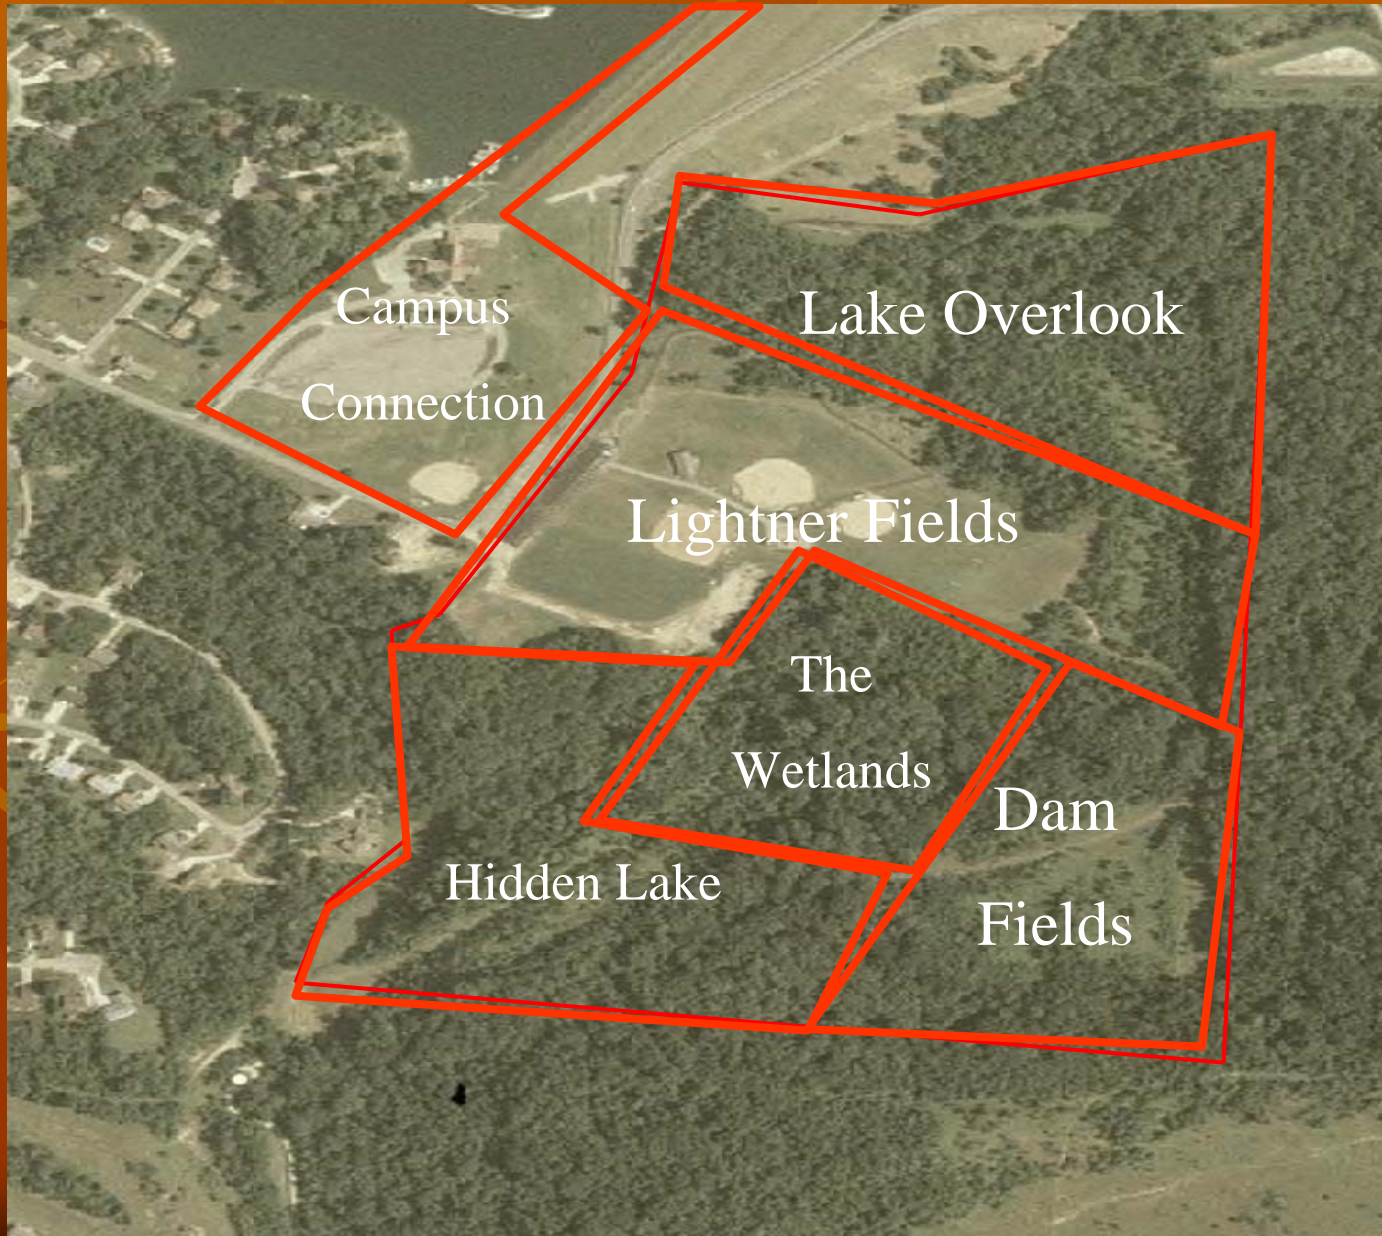

6 Park Zones

6 Park Zones

Hidden Lake

6 Park Zones

Lake Overlook- Existing Features

Nature Trails

Creek Beds

Open Field

Scenic Hidden Valley Lake Overlook

Natural Habitat

Existing Features Overlay

Lake Overlook- Proposed Changes

Clearing of Fields

Creek Bed Head Change

Nature Trail Enhancement

Paved Walking Path Expansion