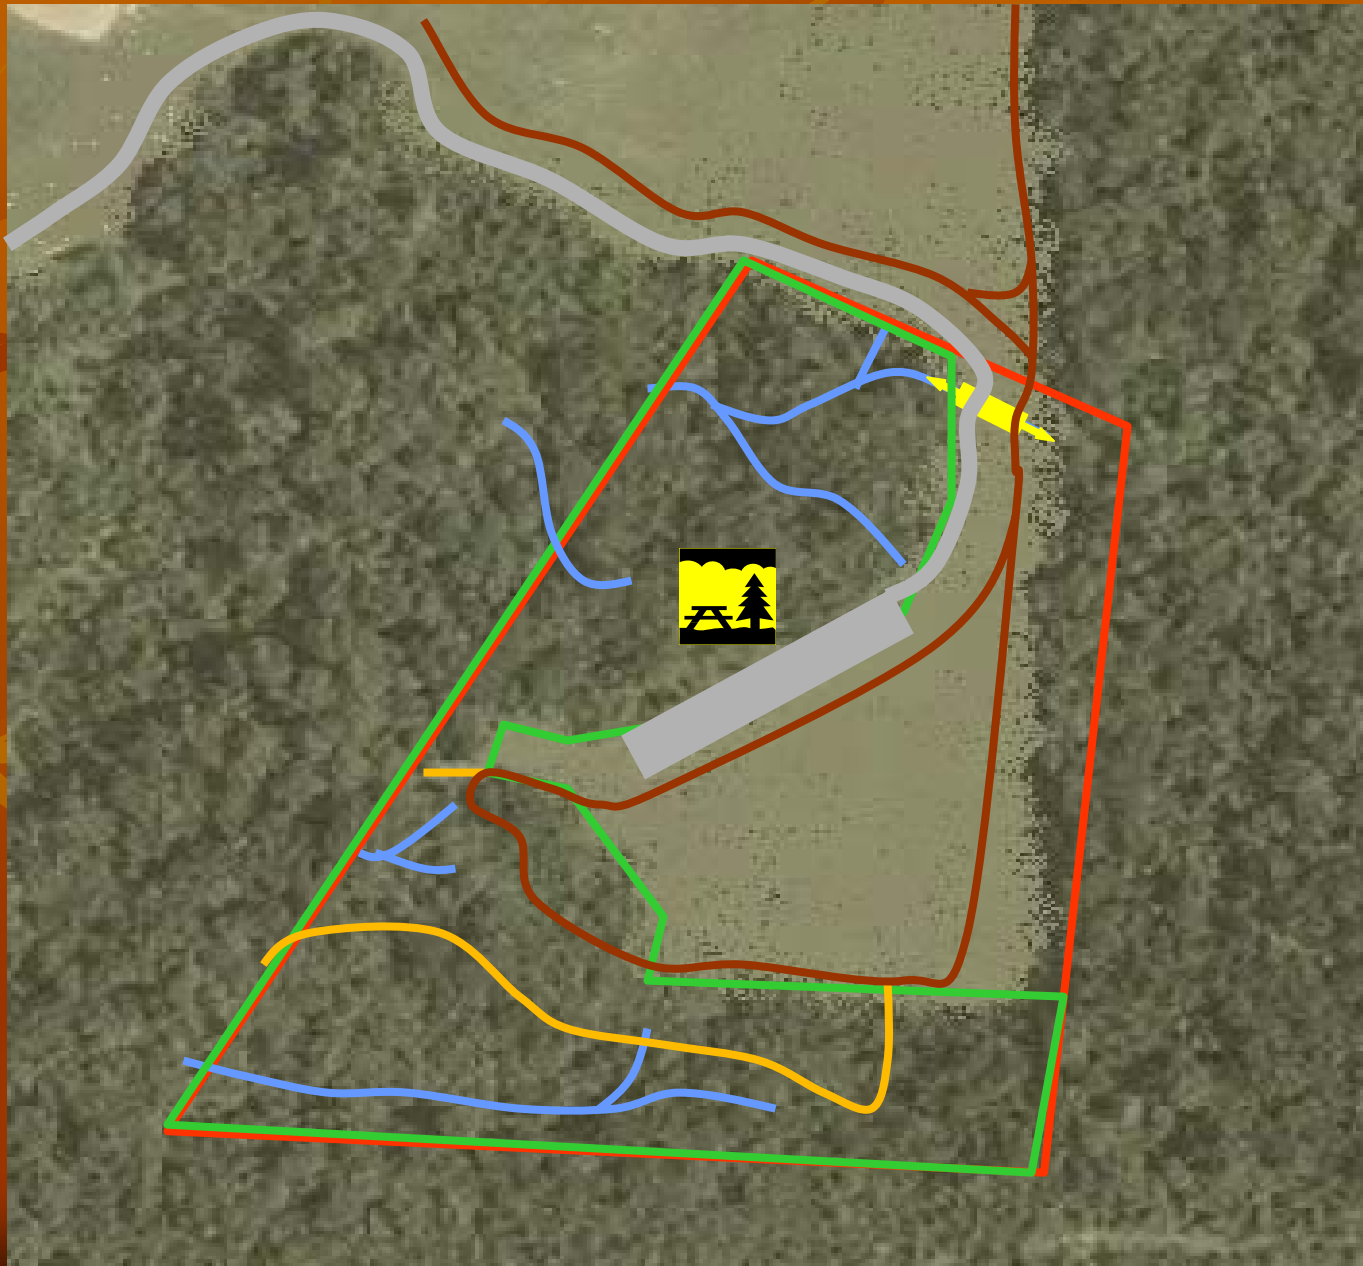

Paved Walking Path Expansion/Fitness Trail

Access Road and Parking Additions

Natural Habitat Changes

Proposed Changes-Overlay

Dam Fields Existing Features-Overlay

The Wetlands – Existing Condition

Nature Trails

Creek Beds

Wetlands

Natural Habitat

Existing Features - Overlay

The Wetlands – Proposed Changes

Nature Trail Enhancement

Wetland Wildlife Educational Boardwalk

Wetlands Dam & Culvert