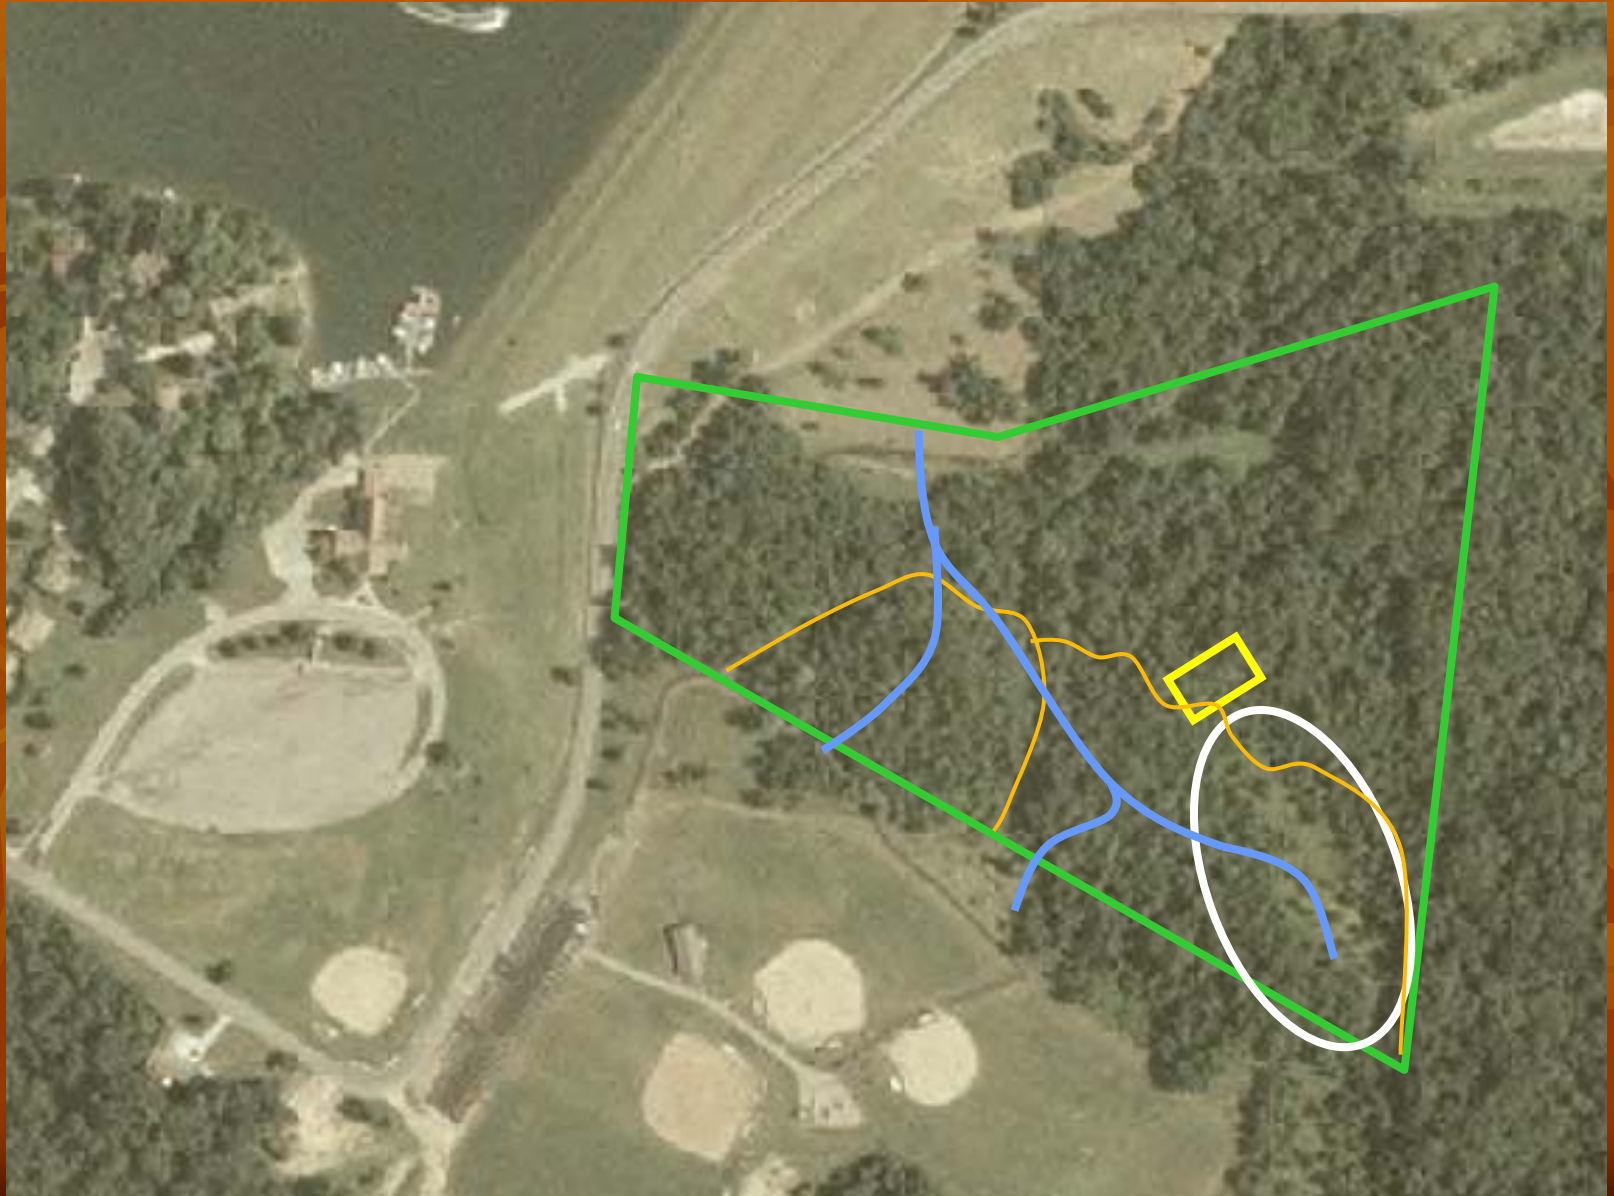

Existing Features Overlay